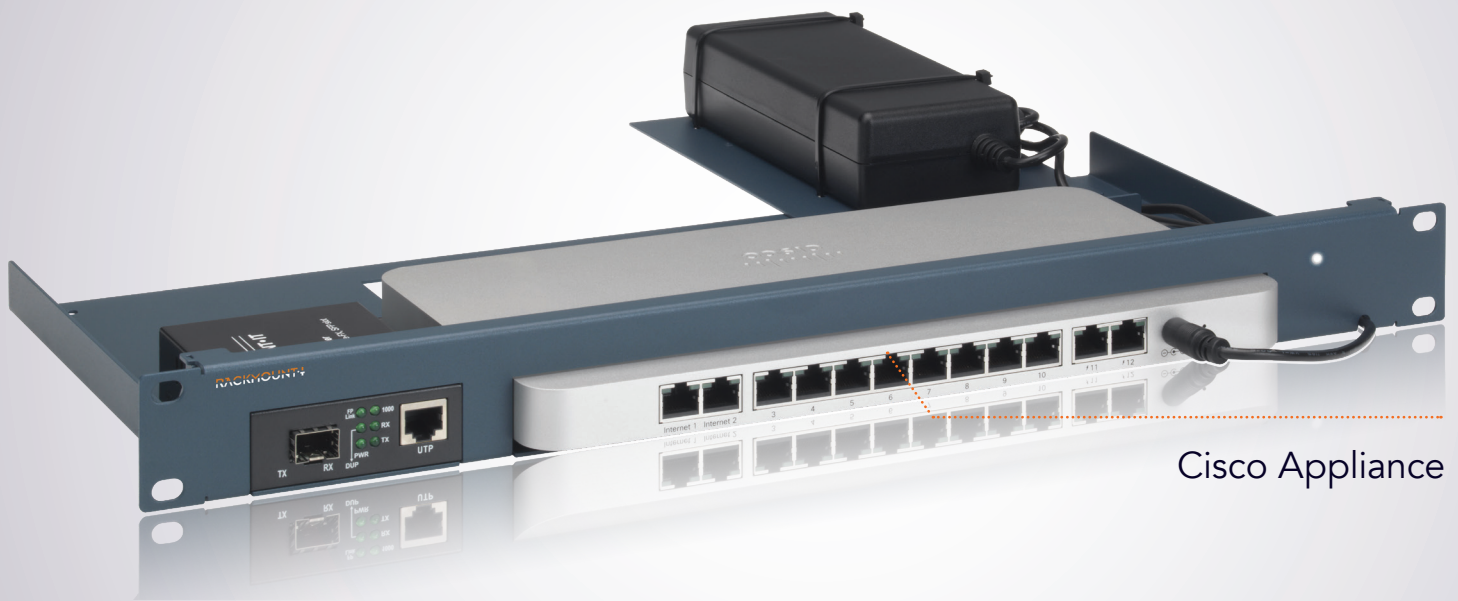

Product Line
CISRACK

Type
RM-CI-T6-MC

Supported Models **MERAKI MX68**
MERAKI MX68W
MERAKI MX68CW

DIMENSIONS 1U
COLOR Metallic Blue
PACKING DIMENSIONS 80 x 520 x 270 mm
3.14 x 20.47 x 10.63 in
PRODUCT DIMENSIONS 44 x 482 x 217 mm
(height x width x depth) 1.73 x 18.98 x 8.54 in

Cisco Appliance

ALL THE REASONS TO RACK YOUR APPLIANCE

- Rackmount.IT kits clean up your 19 inch rack and increase the reliability of your appliance.
- Easy 5-minute assembly in a 19 inch rack.
- Front facing network connections.
- Fixed appliance and power supply.
- Next to standard models, Rackmount.IT provides custom made kits in any color on project basis.

The media converter accommodates fiber connections to standard desktop appliances and accepts any Cisco compatible SFP module.

EMEA Office
Wilhelminasingel 3
4818 AA Breda
The Netherlands
T +31 76 200 37 40
E sales@rackmount.it
WWW.RACKMOUNT.IT